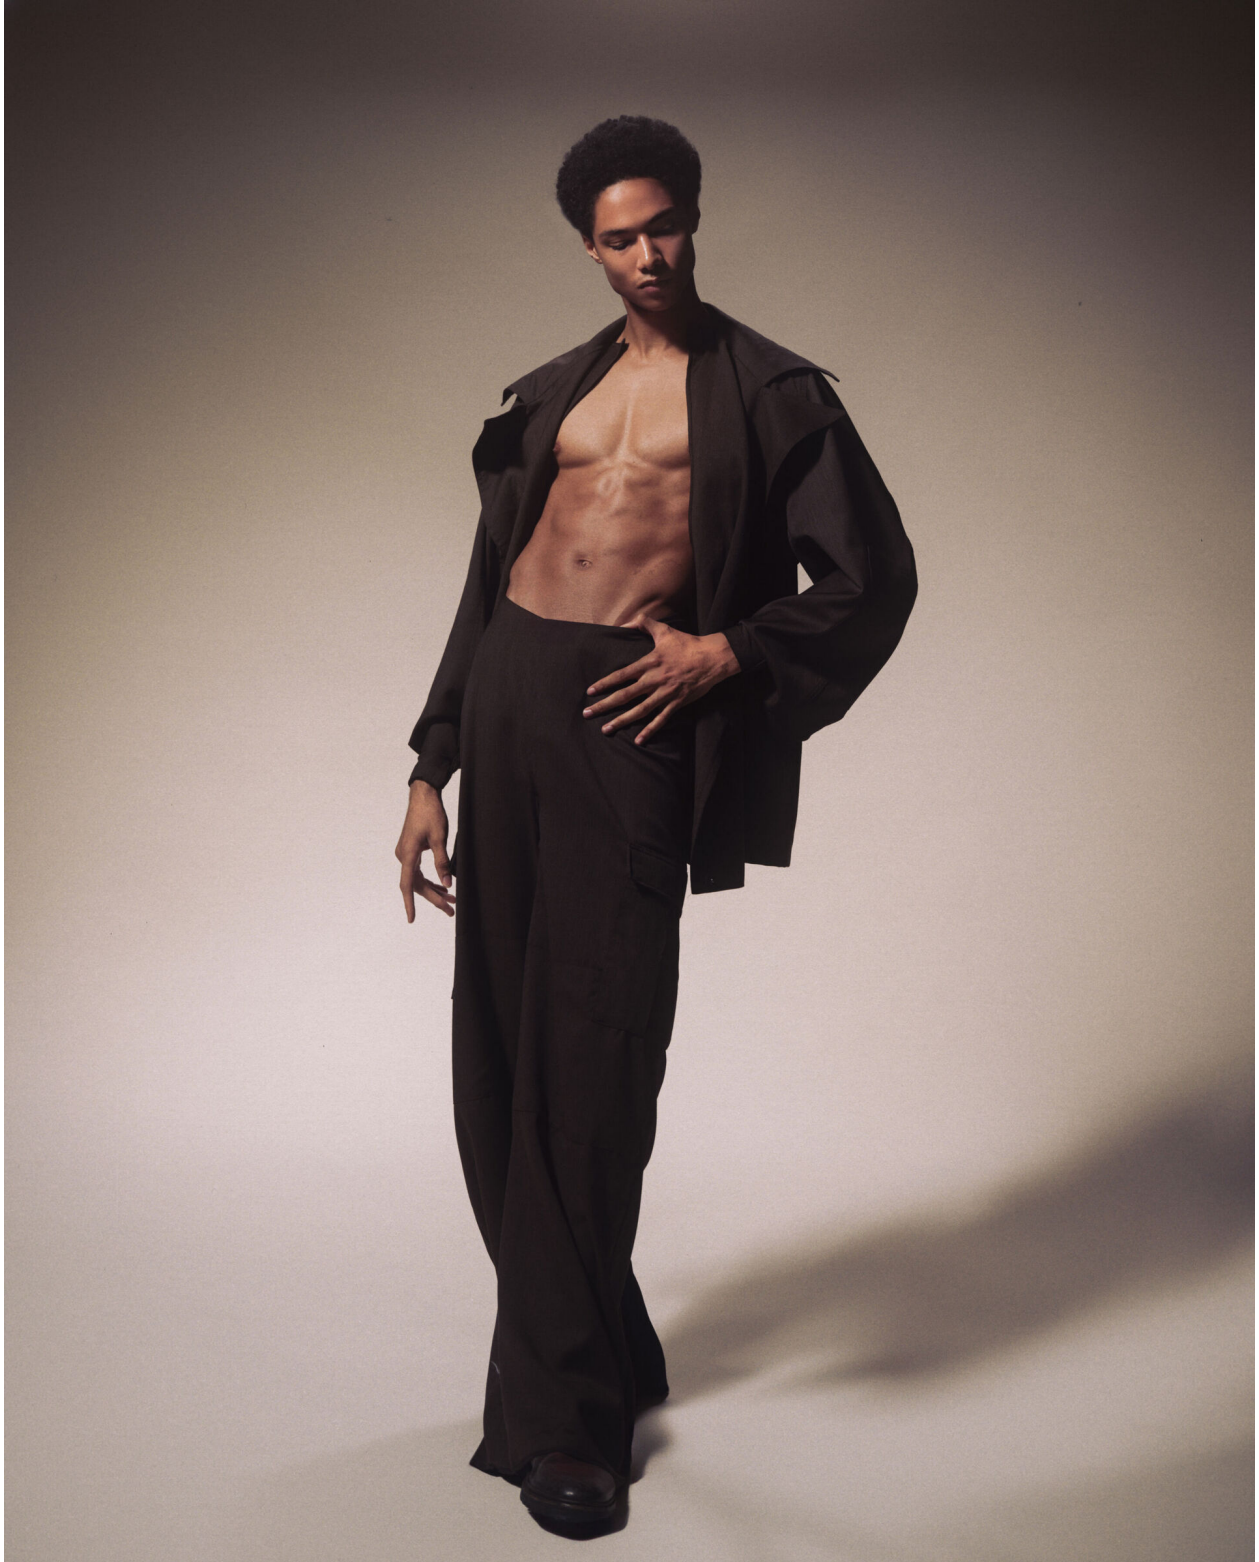

CAMREN BARDEN

height 6'1" · bust 35.5" · waist 28.5" · hips 35.5" · suit 46
shoes size 44 EU/13 US/10 UK · hair black · eyes brown