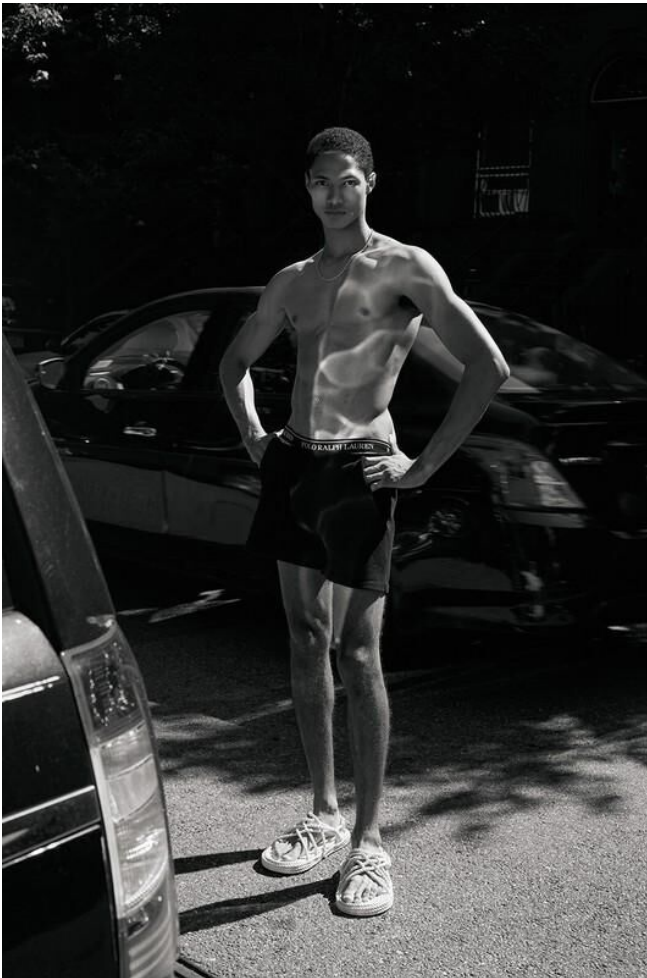

CAMREN BARDEN

height 6'1" · bust 35.5" · waist 28.5" · hips 35.5" · suit 46
shoes size 44 EU/13 US/10 UK · hair black · eyes brown