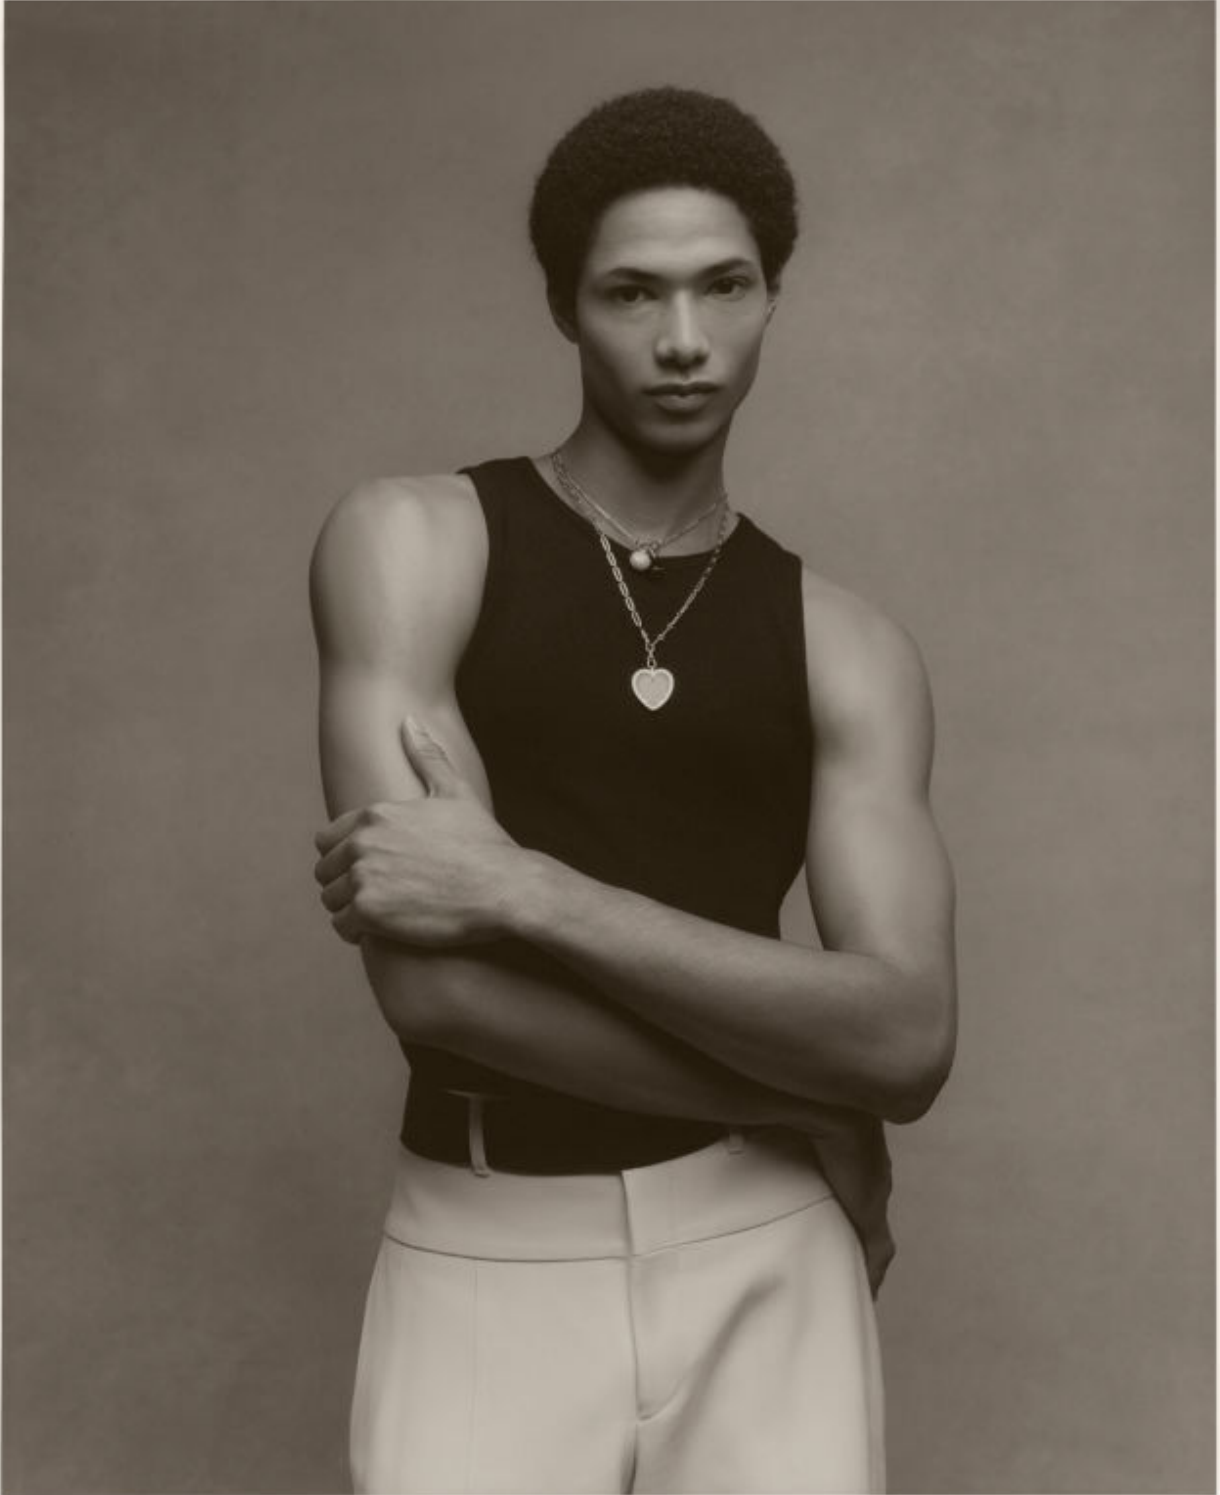

CAMREN BARDEN

height 6'1" · bust 35.5" · waist 28.5" · hips 35.5" · suit 46
shoes size 44 EU/13 US/10 UK · hair black · eyes brown