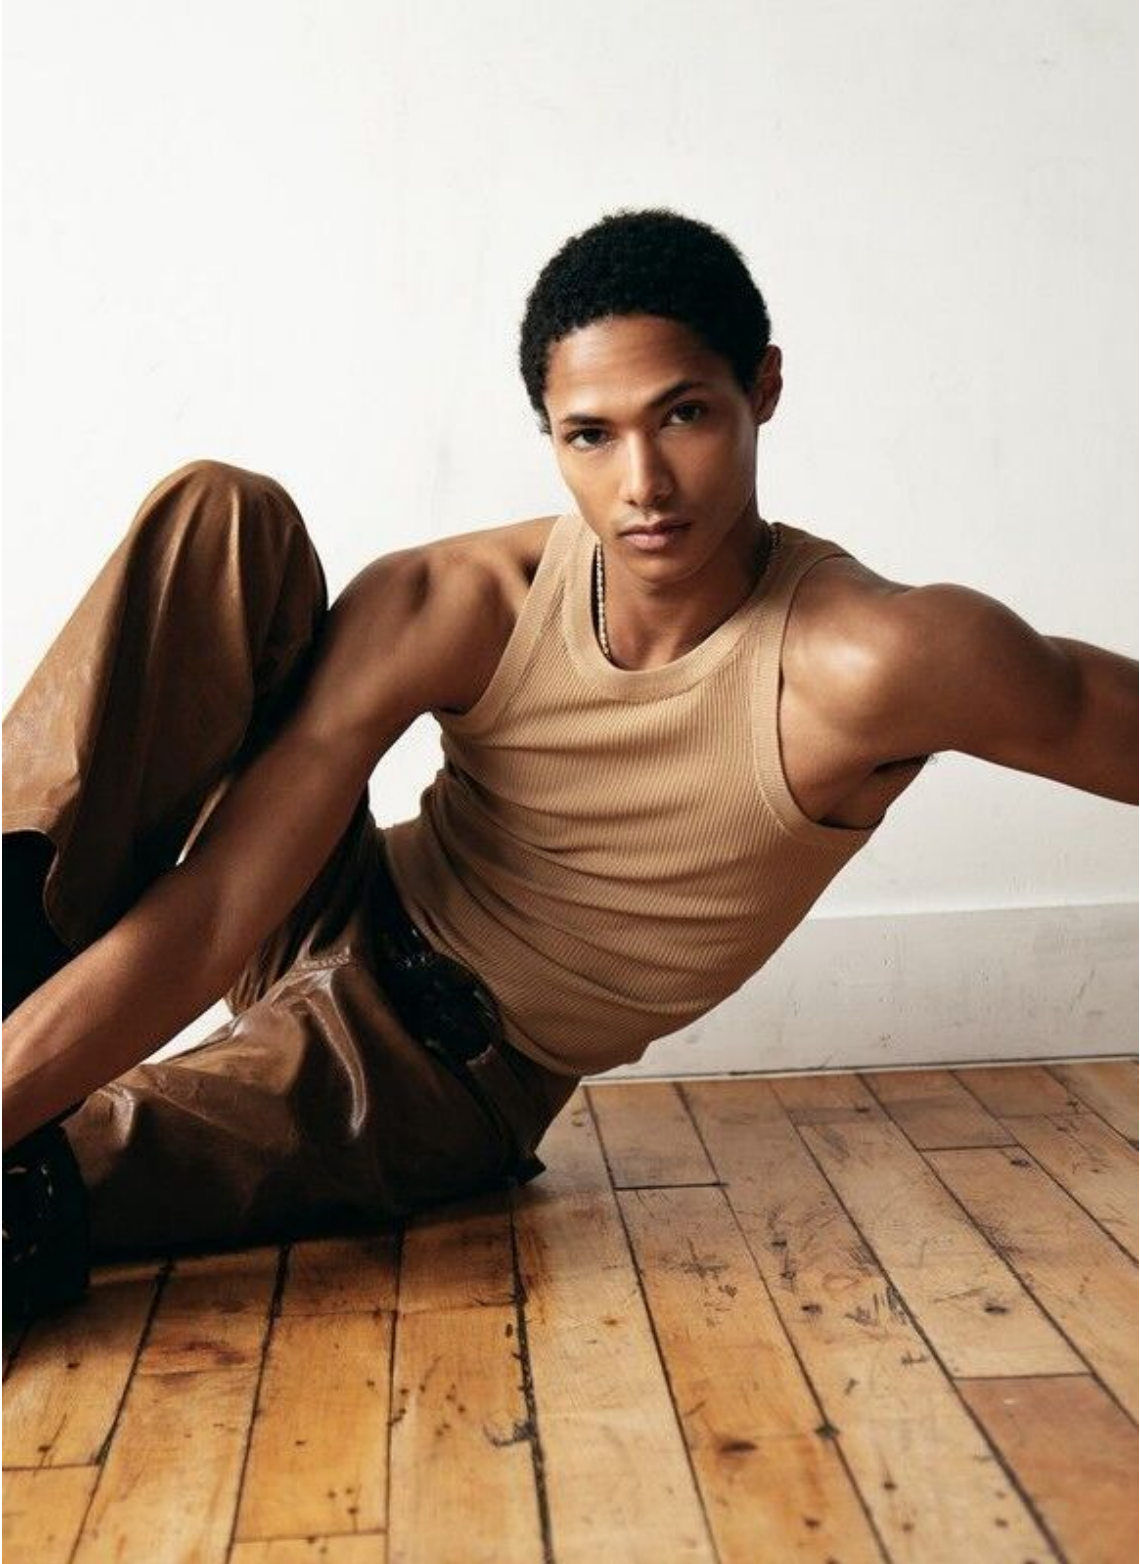

CAMREN BARDEN

height 6'1" · bust 35.5" · waist 28.5" · hips 35.5" · suit 46
shoes size 44 EU/13 US/10 UK · hair black · eyes brown